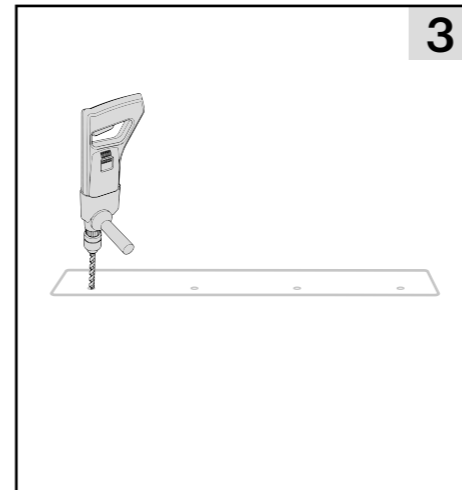

12mm
Drill Bit

m12 x 130mm

1X

4X

1

2

3

3

4

5

6

7

8