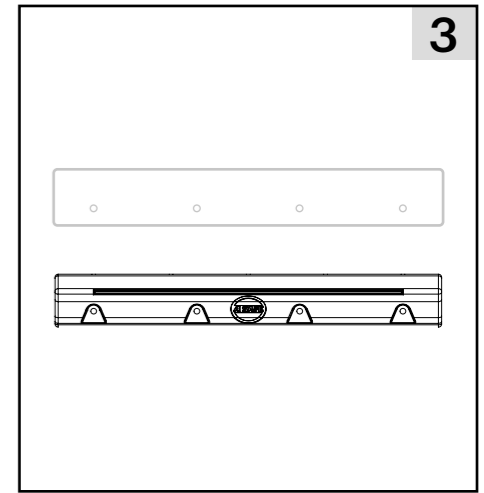

A-SAFE

Car Stop

12mm  
Drill Bit

m12 x 130mm

1X

4X

1

2