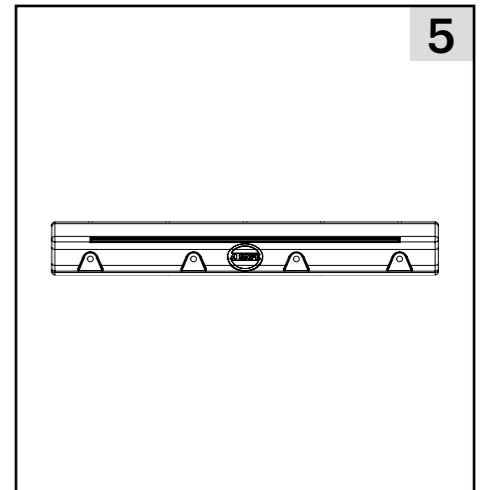

12mm
Drill Bit

m12 x 130mm

1X

4X

1

2

3

3

4

5

6

7

8