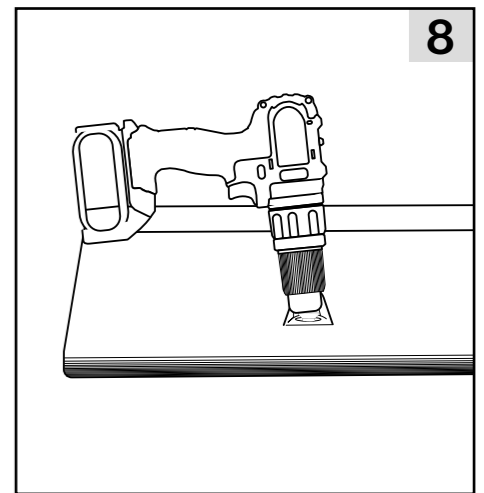

12mm
Drill Bit

m12 x 130mm

1X

4X

1

2

3

3

4

5

6

7

8