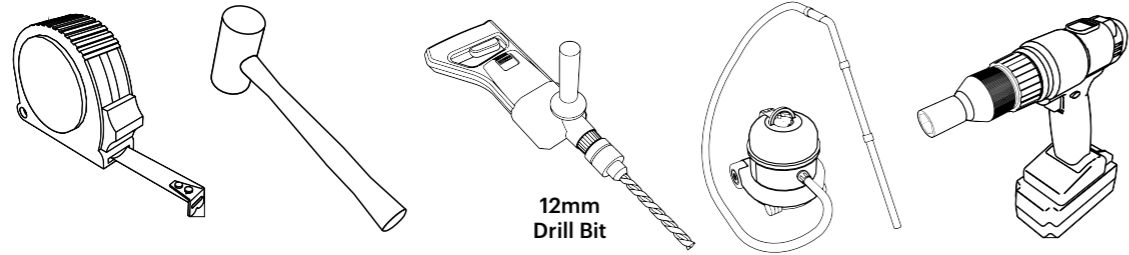

A-SAFE

Car Stop

12mm  
Drill Bit

m12 x 130mm

1X

4X

1

2