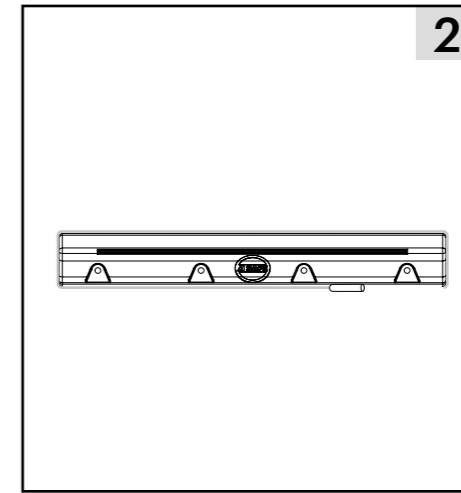

A-SAFE

Car Stop

12mm  
Drill Bit

m12 x 130mm

1X

4X

1

2